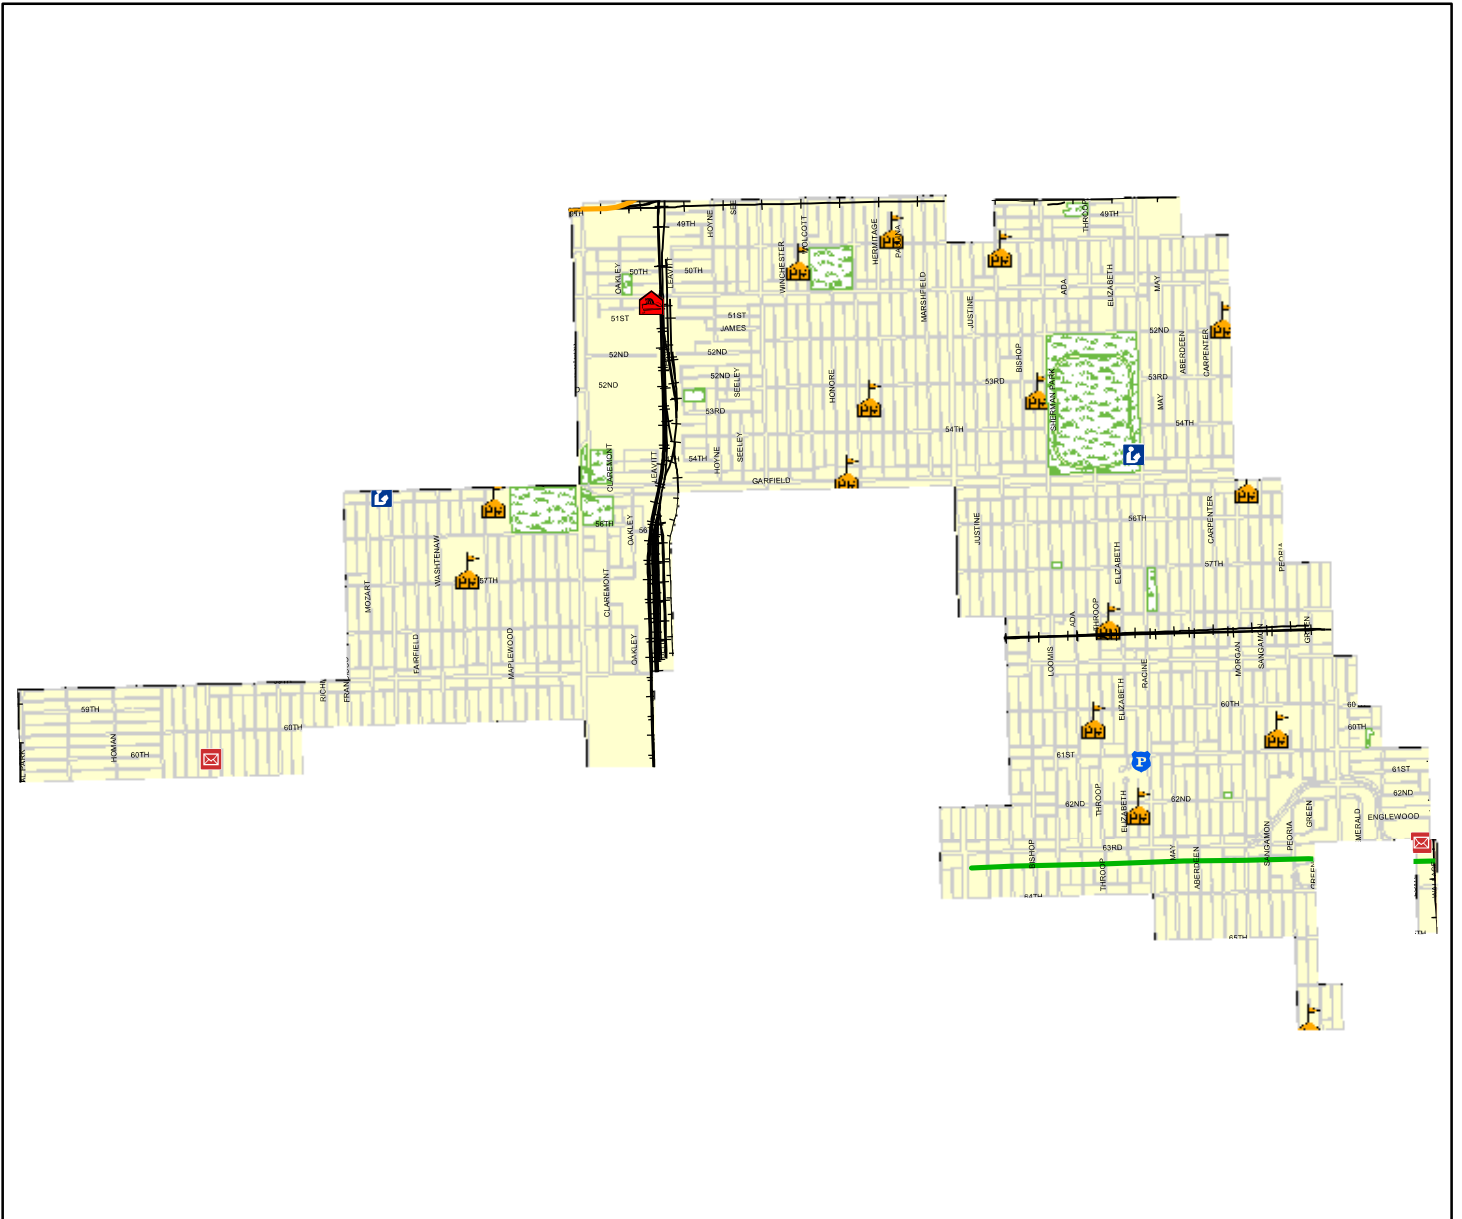

WARD 16

Legend

- Firehouses
- Hospitals
- Library
- Police Facility
- U S Post Office
- Schools
- Cemetery
- Parks
- METRA Lines
- Railroads
- Blue Line Subway
- Blue Line Elevated/At-Grade
- Brown Line
- Brown, Purple Lines
- Green Line
- Green, Orange Lines
- Pink, Brown, Purple, Orange Lines
- Pink, Brown, Purple, Orange, Green Lines
- Orange Line
- Purple Line
- Red Line Subway
- Red Line Elevated/At-Grade
- Red, Purple Lines
- Red, Purple, Brown Lines
- Yellow Line