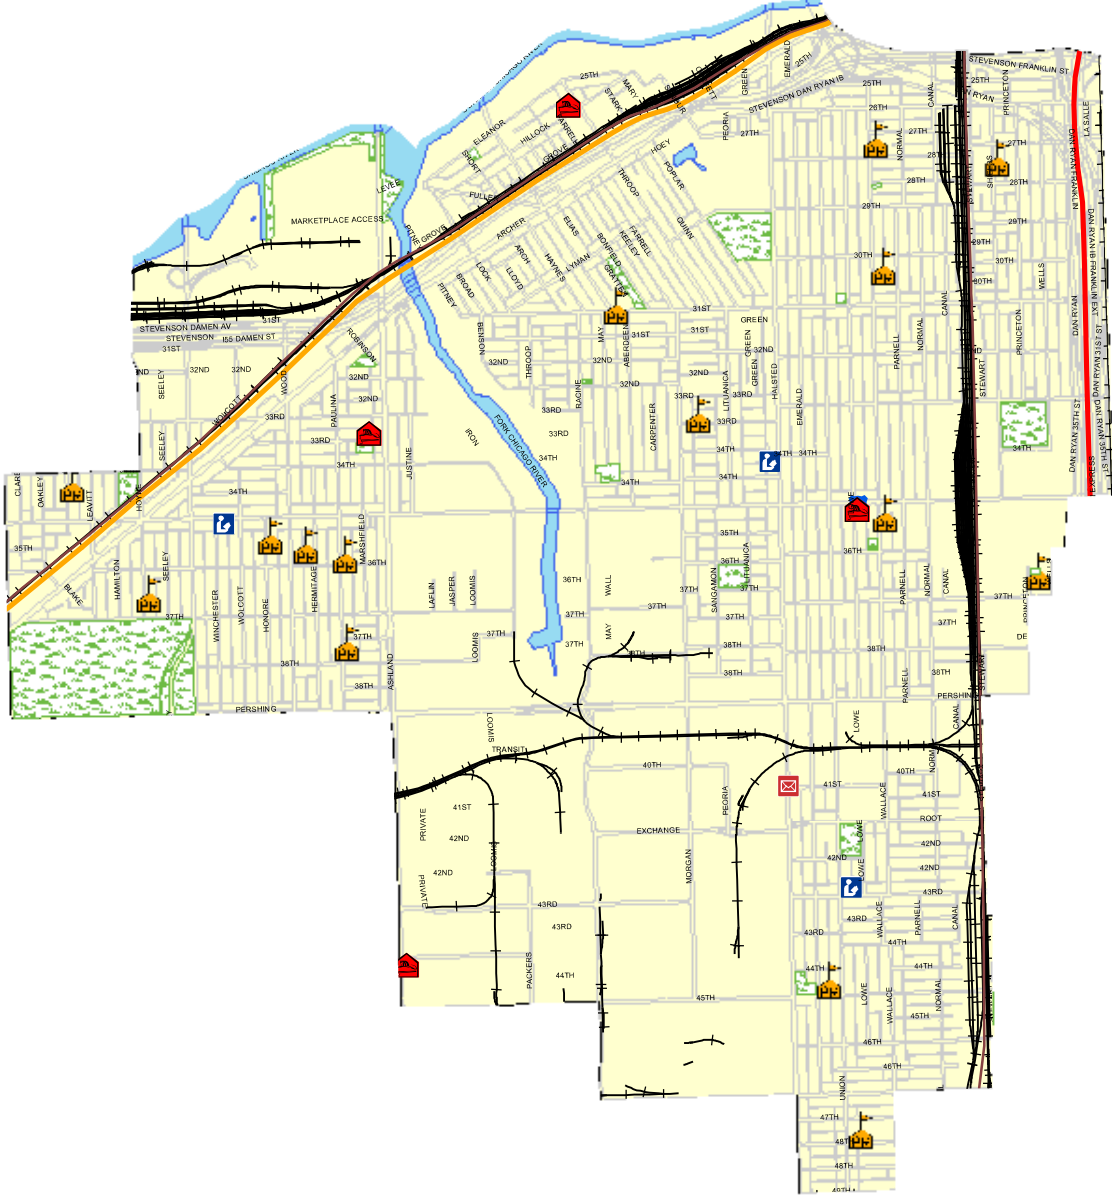

WARD 11

Legend

- Firehouses
- Hospitals
- Library
- Police Facility
- U S Post Office
- Schools
- Cemetery
- Parks
- METRA Lines
- Railroads
- Blue Line Subway
- Blue Line Elevated/At-Grade
- Brown Line
- Brown, Purple Lines
- Green Line
- Green, Orange Lines
- Pink, Brown, Purple, Orange Lines
- Pink, Brown, Purple, Orange, Green Lines
- Orange Line
- Purple Line
- Red Line Subway
- Red Line Elevated/At-Grade
- Red, Purple Lines
- Red, Purple, Brown Lines
- Yellow Line